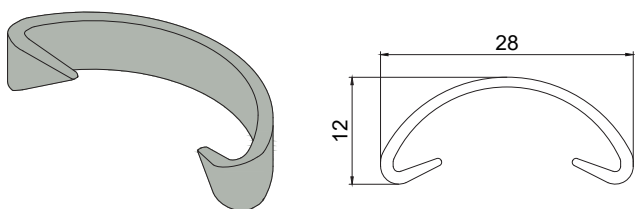

Použití:

- plastové potrubí
- podlahové vytápění

Description:

The assortment of various types of floor clamps for the fixing of water underfloor heating pipes. The clamps ensure desired positions of water underfloor heating pipes. Floor clamps type B, C and D are made angle-wise in order to improve the hold of the clamp in the underlying polystyrene board. Floor clamp Cpr A for Tacker are bonded with paper adhesive tape. The attached clips are inserted into the Tacker applicator for quick anchoring of water underfloor heating pipes.

Use:

- plastic pipes

Field:

- water underfloor heating pipes

Technické údaje / Technical data:

Materiál / Material:	PA 6.6 + 13 GS
Použití v rozmezí teplot / Use in the temperature range:	od / from 0 °C do / to +120 °C
Montážní teplota / Mounting temperature:	> 5 °C

SPONA IZOLACE

ISOLATION CLIP

Popis:

Pro spojení izolačního materiálu na potrubí. Pružnost spon umožňuje snadnou a rychlou manipulaci a spolehlivě drží.

Description:

Isolation clips are used for the fixing of insulating material upon pipes. The elasticity of isolation clips, which work reliably, enables easy and quick manipulation.