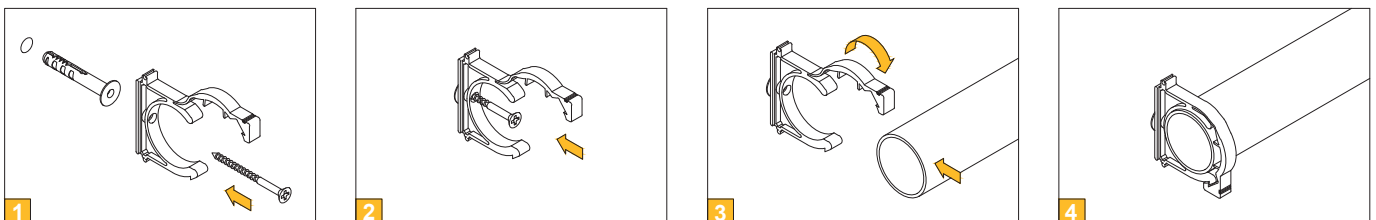

Montážní postup / Mounting procedure: