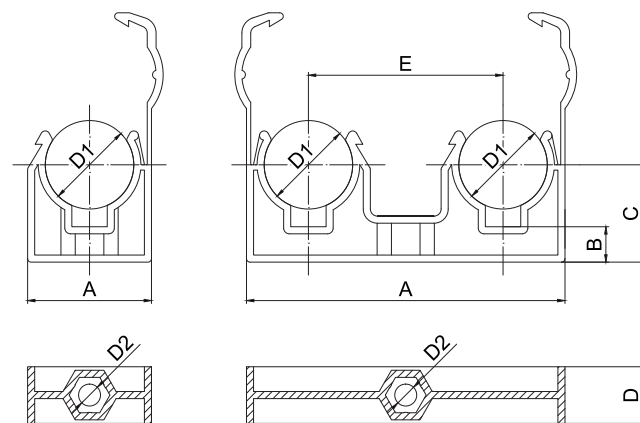

Field:

- sanitary and heating installations
- electrical installation