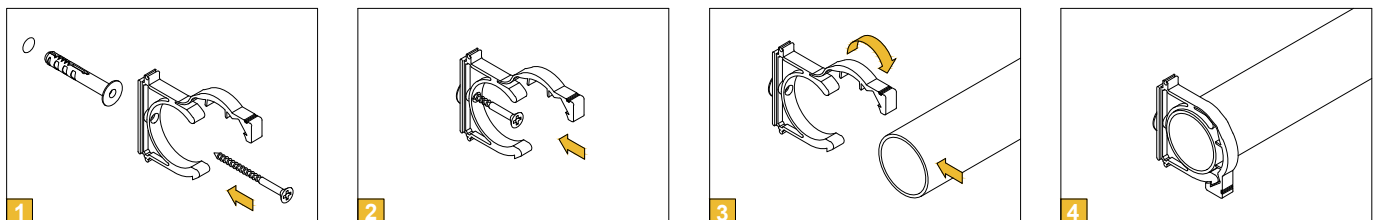

Montážní postup / Mounting procedure: